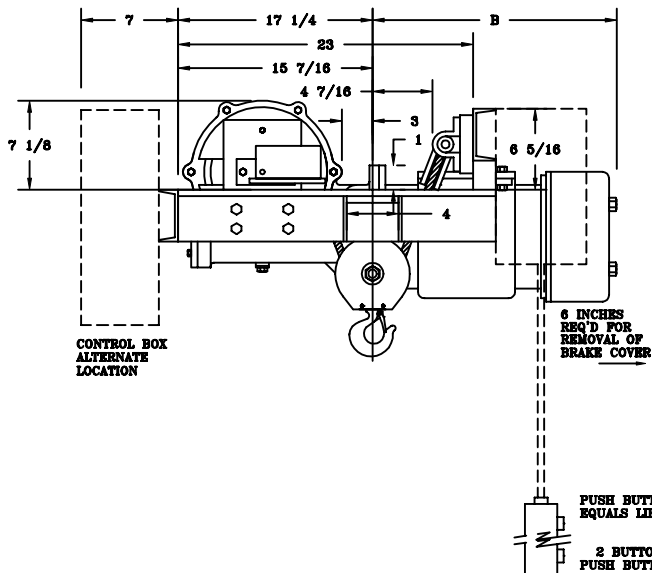

CHESTER HOIST

WORM DRIVE HOIST
DATA SHEET E-24AS

CAPACITY 1-1 1/2 TON

LOW HEADROOM
LUG TYPE-R

SINGLE HOOK MONORAIL
2-PART DOUBLE

ALL DIMENSIONS IN INCHES

| MODEL NUMBER | CAPACITY (lbs.) | SPEED (fpm) | LIFT (ft.) | REEVING | MOTOR (hp) | B | C | D | I | L | APPROX. WT. (lbs.) |
|--------------|-----------------|-------------|------------|---------|------------|--------|--------|--------|--------|--------|--------------------|
| WD-28S | 2000 | 20 | 16 | 2PD-1/4 | 2 @ 1200 | 19 1/4 | 36 1/4 | 39 3/4 | 2 1/16 | 12 | 600 |
| WD-29S | 2000 | 20 | 26 | 2PD-1/4 | 2 @ 1200 | 19 1/4 | 42 3/4 | 46 1/4 | 2 1/16 | 15 1/4 | 650 |
| WD-29AS | 2000 | 20 | 42 | 2PD-1/4 | 2 @ 1200 | 19 1/4 | 52 3/4 | 56 1/4 | 2 1/16 | 20 1/4 | 700 |
| WD-29BS | 2000 | 20 | 65 | 2PD-1/4 | 2 @ 1200 | 19 1/4 | 66 3/4 | 70 1/4 | 2 1/16 | 27 1/4 | 750 |
| WD-21S | 2000 | 30 | 16 | 2PD-1/4 | 3 @ 1800 | 19 1/4 | 36 1/4 | 39 3/4 | 2 1/16 | 12 | 600 |
| WD-22S | 2000 | 30 | 26 | 2PD-1/4 | 3 @ 1800 | 19 1/4 | 42 3/4 | 46 1/4 | 2 1/16 | 15 1/4 | 650 |
| WD-22AS | 2000 | 30 | 42 | 2PD-1/4 | 3 @ 1800 | 19 1/4 | 52 3/4 | 56 1/4 | 2 1/16 | 20 1/4 | 700 |
| WD-22BS | 2000 | 30 | 65 | 2PD-1/4 | 3 @ 1800 | 19 1/4 | 66 3/4 | 70 1/4 | 2 1/16 | 27 1/4 | 750 |
| WD-24S | 2000 | 40 | 16 | 2PD-1/4 | 4 @ 1800 | 19 1/4 | 36 1/4 | 39 3/4 | 2 1/16 | 12 | 600 |
| WD-25S | 2000 | 40 | 26 | 2PD-1/4 | 4 @ 1800 | 19 1/4 | 42 3/4 | 46 1/4 | 2 1/16 | 15 1/4 | 650 |
| WD-25AS | 2000 | 40 | 42 | 2PD-1/4 | 4 @ 1800 | 19 1/4 | 52 3/4 | 56 1/4 | 2 1/16 | 20 1/4 | 700 |
| WD-25BS | 2000 | 40 | 65 | 2PD-1/4 | 4 @ 1800 | 19 1/4 | 66 3/4 | 70 1/4 | 2 1/16 | 27 1/4 | 750 |
| WD-31S | 3000 | 20 | 16 | 2PD-1/4 | 3 @ 1200 | 19 1/4 | 36 1/4 | 39 3/4 | 2 1/16 | 12 | 600 |
| WD-32S | 3000 | 20 | 26 | 2PD-1/4 | 3 @ 1200 | 19 1/4 | 42 3/4 | 46 1/4 | 2 1/16 | 15 1/4 | 650 |
| WD-32AS | 3000 | 20 | 42 | 2PD-1/4 | 3 @ 1200 | 19 1/4 | 52 3/4 | 56 1/4 | 2 1/16 | 20 1/4 | 700 |
| WD-32BS | 3000 | 20 | 65 | 2PD-1/4 | 3 @ 1200 | 19 1/4 | 66 3/4 | 70 1/4 | 2 1/16 | 27 1/4 | 750 |
| WD-34S | 3000 | 30 | 16 | 2PD-1/4 | 5 @ 1800 | 19 1/4 | 36 1/4 | 39 3/4 | 2 1/16 | 12 | 600 |
| WD-35S | 3000 | 30 | 26 | 2PD-1/4 | 5 @ 1800 | 19 1/4 | 42 3/4 | 46 1/4 | 2 1/16 | 15 1/4 | 650 |
| WD-35AS | 3000 | 30 | 42 | 2PD-1/4 | 5 @ 1800 | 19 1/4 | 52 3/4 | 56 1/4 | 2 1/16 | 20 1/4 | 700 |
| WD-35BS | 3000 | 30 | 65 | 2PD-1/4 | 5 @ 1800 | 19 1/4 | 66 3/4 | 70 1/4 | 2 1/16 | 27 1/4 | 750 |
| WD-37S | 3000 | 40 | 16 | 2PD-1/4 | 6 @ 1800 | 22 1/4 | 36 1/4 | 39 3/4 | 2 5/16 | 12 | 625 |
| WD-38S | 3000 | 40 | 26 | 2PD-1/4 | 6 @ 1800 | 22 1/2 | 42 3/4 | 46 1/4 | 2 5/16 | 15 1/4 | 675 |
| WD-38AS | 3000 | 40 | 42 | 2PD-1/4 | 6 @ 1800 | 22 1/2 | 52 3/4 | 56 1/4 | 2 5/16 | 20 1/4 | 700 |
| WD-38BS | 3000 | 40 | 65 | 2PD-1/4 | 6 @ 1800 | 22 1/2 | 66 3/4 | 70 1/4 | 2 5/16 | 27 1/4 | 750 |