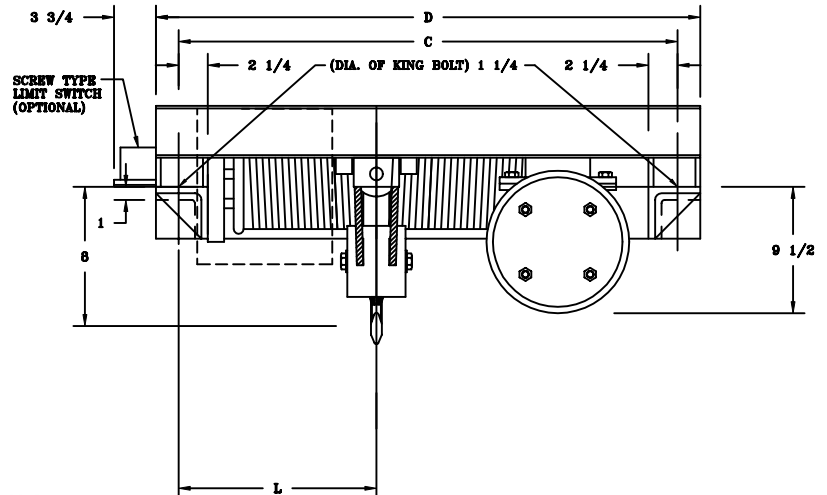

CHESTER HOIST

WORM DRIVE HOIST
DATA SHEET E-24AS

CAPACITY 1-1 1/2 TON

LOW HEADROOM
LUG TYPE-R

SINGLE HOOK MONORAIL
2-PART DOUBLE

ALL DIMENSIONS IN INCHES

| MODEL NUMBER | CAPACITY (lbs.) | SPEED (fpm) | LIFT (ft.) | REEVING | MOTOR (hp) | B | C | D | I | L | APPROX. WT. (lbs.) |
|--------------|-----------------|-------------|------------|---------|------------|--------|--------|--------|--------|--------|--------------------|
| WD-28S | 2000 | 20 | 16 | 2PD-1/4 | 2 @ 1200 | 19 1/4 | 36 1/4 | 39 3/4 | 2 1/16 | 12 | 600 |
| WD-29S | 2000 | 20 | 26 | 2PD-1/4 | 2 @ 1200 | 19 1/4 | 42 3/4 | 46 1/4 | 2 1/16 | 15 1/4 | 650 |
| WD-29AS | 2000 | 20 | 42 | 2PD-1/4 | 2 @ 1200 | 19 1/4 | 52 3/4 | 56 1/4 | 2 1/16 | 20 1/4 | 700 |
| WD-29BS | 2000 | 20 | 65 | 2PD-1/4 | 2 @ 1200 | 19 1/4 | 66 3/4 | 70 1/4 | 2 1/16 | 27 1/4 | 750 |
| WD-21S | 2000 | 30 | 16 | 2PD-1/4 | 3 @ 1800 | 19 1/4 | 36 1/4 | 39 3/4 | 2 1/16 | 12 | 600 |
| WD-22S | 2000 | 30 | 26 | 2PD-1/4 | 3 @ 1800 | 19 1/4 | 42 3/4 | 46 1/4 | 2 1/16 | 15 1/4 | 650 |
| WD-22AS | 2000 | 30 | 42 | 2PD-1/4 | 3 @ 1800 | 19 1/4 | 52 3/4 | 56 1/4 | 2 1/16 | 20 1/4 | 700 |
| WD-22BS | 2000 | 30 | 65 | 2PD-1/4 | 3 @ 1800 | 19 1/4 | 66 3/4 | 70 1/4 | 2 1/16 | 27 1/4 | 750 |
| WD-24S | 2000 | 40 | 16 | 2PD-1/4 | 4 @ 1800 | 19 1/4 | 36 1/4 | 39 3/4 | 2 1/16 | 12 | 600 |
| WD-25S | 2000 | 40 | 26 | 2PD-1/4 | 4 @ 1800 | 19 1/4 | 42 3/4 | 46 1/4 | 2 1/16 | 15 1/4 | 650 |
| WD-25AS | 2000 | 40 | 42 | 2PD-1/4 | 4 @ 1800 | 19 1/4 | 52 3/4 | 56 1/4 | 2 1/16 | 20 1/4 | 700 |
| WD-25BS | 2000 | 40 | 65 | 2PD-1/4 | 4 @ 1800 | 19 1/4 | 66 3/4 | 70 1/4 | 2 1/16 | 27 1/4 | 750 |
| WD-31S | 3000 | 20 | 16 | 2PD-1/4 | 3 @ 1200 | 19 1/4 | 36 1/4 | 39 3/4 | 2 1/16 | 12 | 600 |
| WD-32S | 3000 | 20 | 26 | 2PD-1/4 | 3 @ 1200 | 19 1/4 | 42 3/4 | 46 1/4 | 2 1/16 | 15 1/4 | 650 |
| WD-32AS | 3000 | 20 | 42 | 2PD-1/4 | 3 @ 1200 | 19 1/4 | 52 3/4 | 56 1/4 | 2 1/16 | 20 1/4 | 700 |
| WD-32BS | 3000 | 20 | 65 | 2PD-1/4 | 3 @ 1200 | 19 1/4 | 66 3/4 | 70 1/4 | 2 1/16 | 27 1/4 | 750 |
| WD-34S | 3000 | 30 | 16 | 2PD-1/4 | 5 @ 1800 | 19 1/4 | 36 1/4 | 39 3/4 | 2 1/16 | 12 | 600 |
| WD-35S | 3000 | 30 | 26 | 2PD-1/4 | 5 @ 1800 | 19 1/4 | 42 3/4 | 46 1/4 | 2 1/16 | 15 1/4 | 650 |
| WD-35AS | 3000 | 30 | 42 | 2PD-1/4 | 5 @ 1800 | 19 1/4 | 52 3/4 | 56 1/4 | 2 1/16 | 20 1/4 | 700 |
| WD-35BS | 3000 | 30 | 65 | 2PD-1/4 | 5 @ 1800 | 19 1/4 | 66 3/4 | 70 1/4 | 2 1/16 | 27 1/4 | 750 |
| WD-37S | 3000 | 40 | 16 | 2PD-1/4 | 6 @ 1800 | 22 1/4 | 36 1/4 | 39 3/4 | 2 5/16 | 12 | 625 |
| WD-38S | 3000 | 40 | 26 | 2PD-1/4 | 6 @ 1800 | 22 1/2 | 42 3/4 | 46 1/4 | 2 5/16 | 15 1/4 | 675 |
| WD-38AS | 3000 | 40 | 42 | 2PD-1/4 | 6 @ 1800 | 22 1/2 | 52 3/4 | 56 1/4 | 2 5/16 | 20 1/4 | 700 |
| WD-38BS | 3000 | 40 | 65 | 2PD-1/4 | 6 @ 1800 | 22 1/2 | 66 3/4 | 70 1/4 | 2 5/16 | 27 1/4 | 750 |